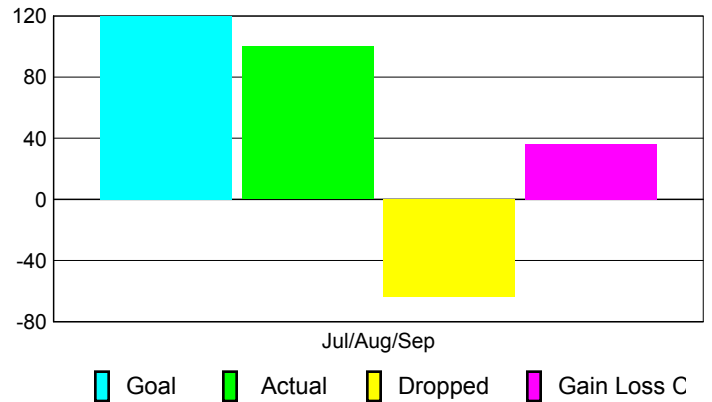

Membership Results 2010-2011

Goal, New, Dropped, Gain/Loss