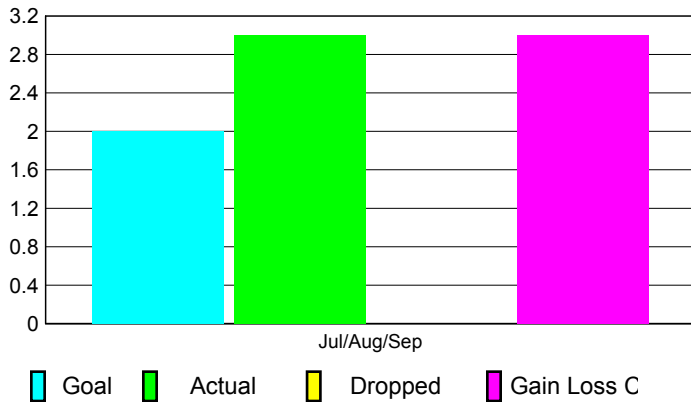

2010-2011 GMT Reports for District (or Undistricted) **District 404 A**

GMT: **MANOJ SHAH**

Location: **NIGERIA**

GMT CA: **6**

CLUBS

Club Results
2010-2011

Clubs
2009-2010

Month	New Club Goal	Actual New Clubs	Actual Dropped Clubs	Gain/Loss of Clubs	Gain/Loss of Clubs
Jul/Aug/Sep	2	3	0	3	-1
Totals	2	3	0	3	-1

Club Results 2010-2011

Goal, New, Dropped, Gain/Loss

Comparison of Club Gain/Loss

Current Year Compared to the Previous Year

YTD Status Quo Clubs 2010-2011

Status Quo Clubs Compared to Status Quo Members

MEMBERSHIP